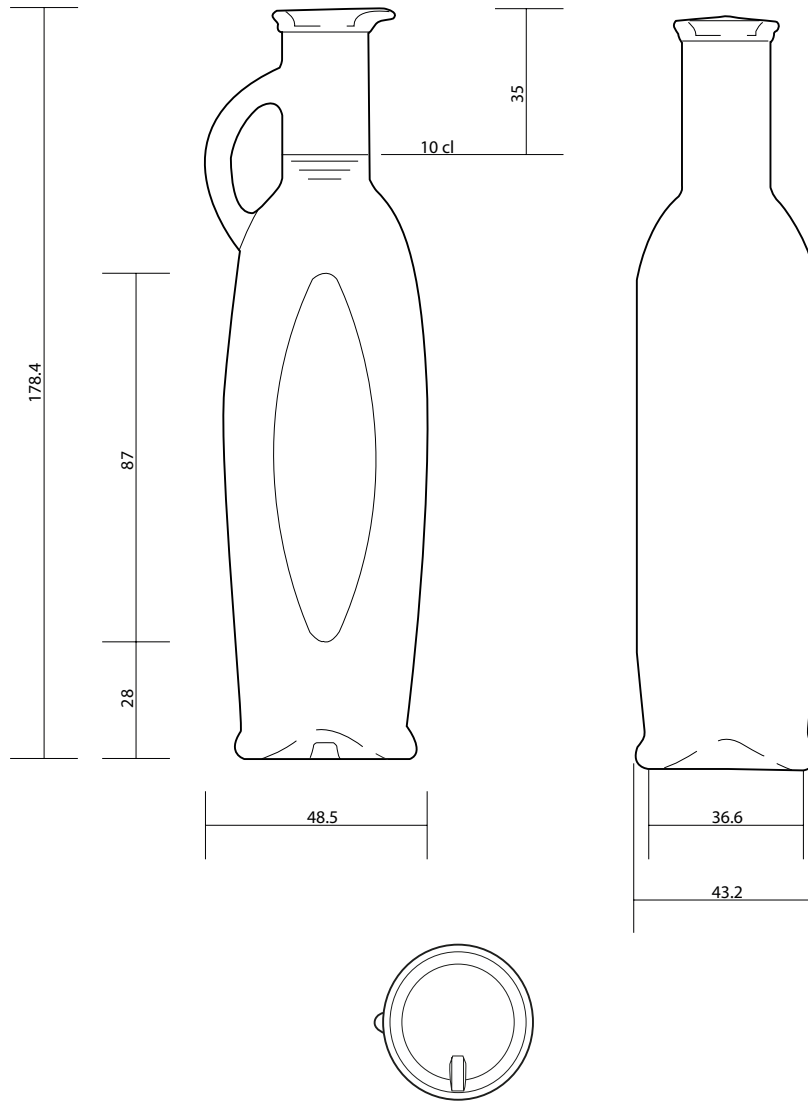

18

24

**HS FRENCH FLINT**

THE GLASS CONTAINER SPECIALISTS

## 100ML SEVIGILA GLASS BOTTLE

Product code	SEVIGILA100
Finish	BECCUCCIO
Capacity	100ml
Brim-full capacity	100ml